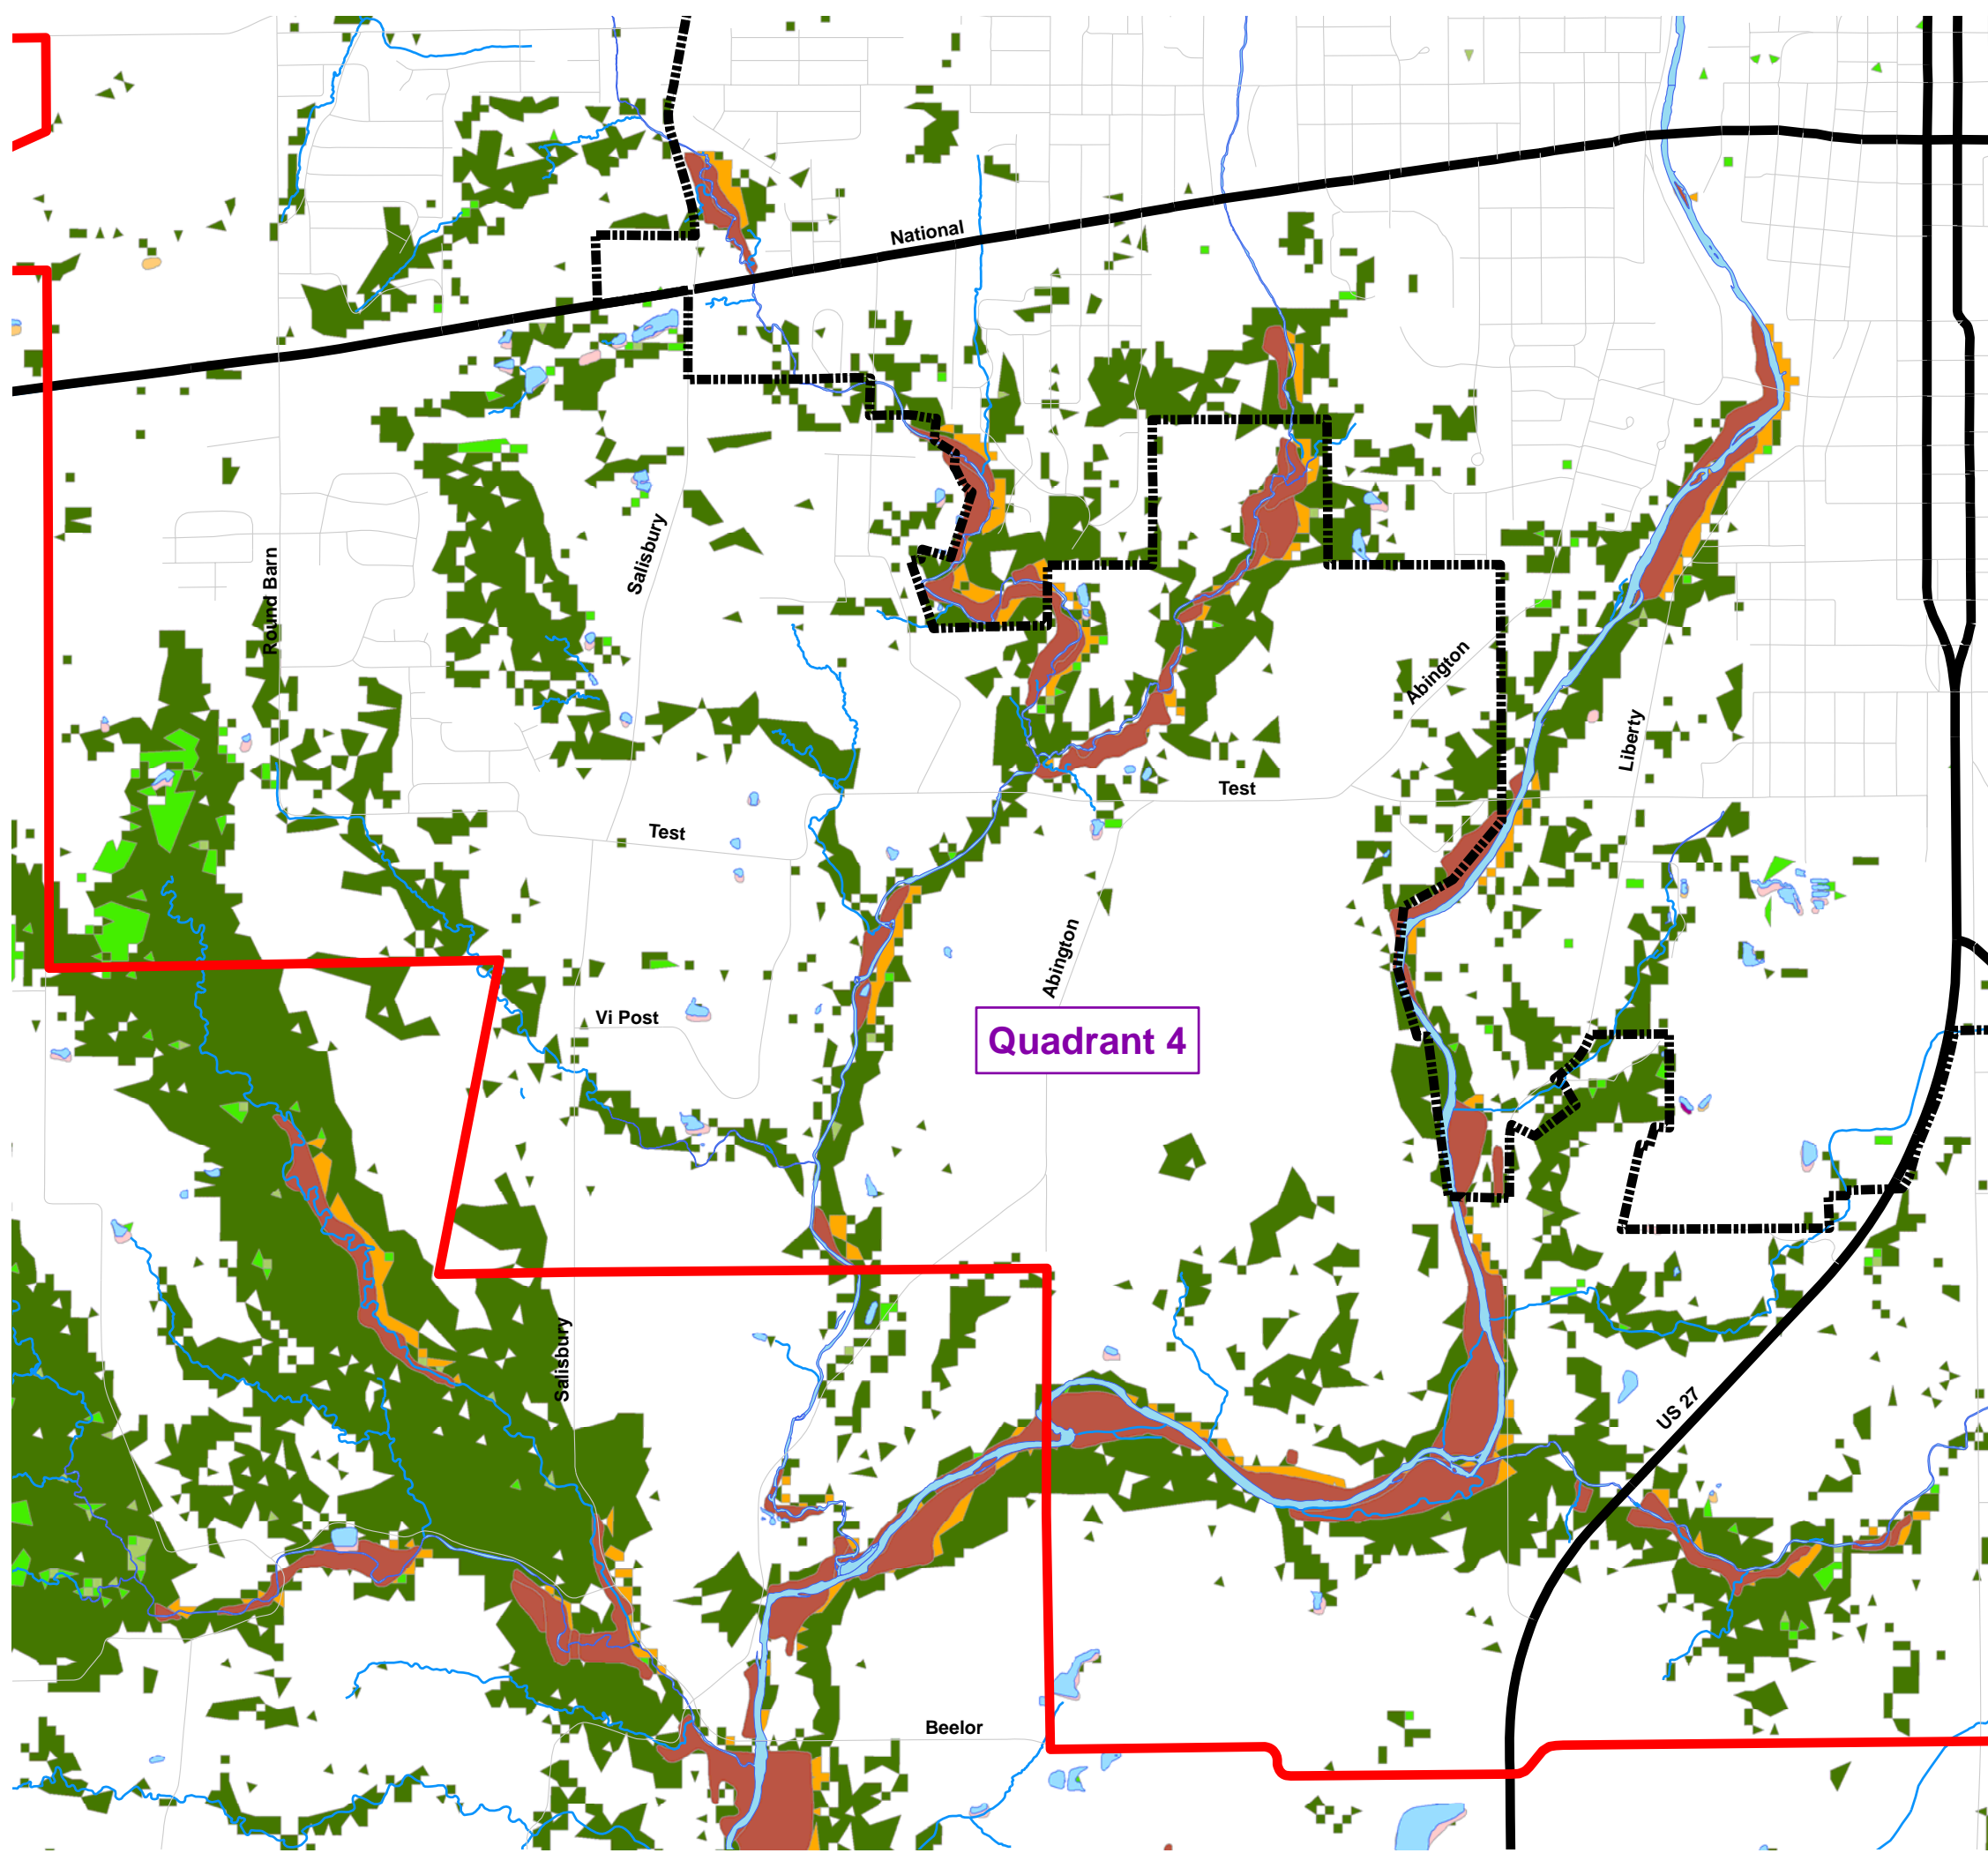

Natural Features

Quadrant 4

City of Richmond
Wayne County, IN

- Streams
- Rivers
- Lakes
- Reservoir

Wetlands

- Artificially Flooded
- Intermittently Exposed
- Seasonally Flooded
- Semipermanently Flooded
- Temporarily Flooded

Land Cover

- Deciduous Forest
- Evergreen Forest
- Mixed Forest
- Woody Wetlands
- Emergent Herbaceous Wetlands

Data Sources:
Wayne County/City of Richmond Geographic Information System
Indiana Spatial Data Portal